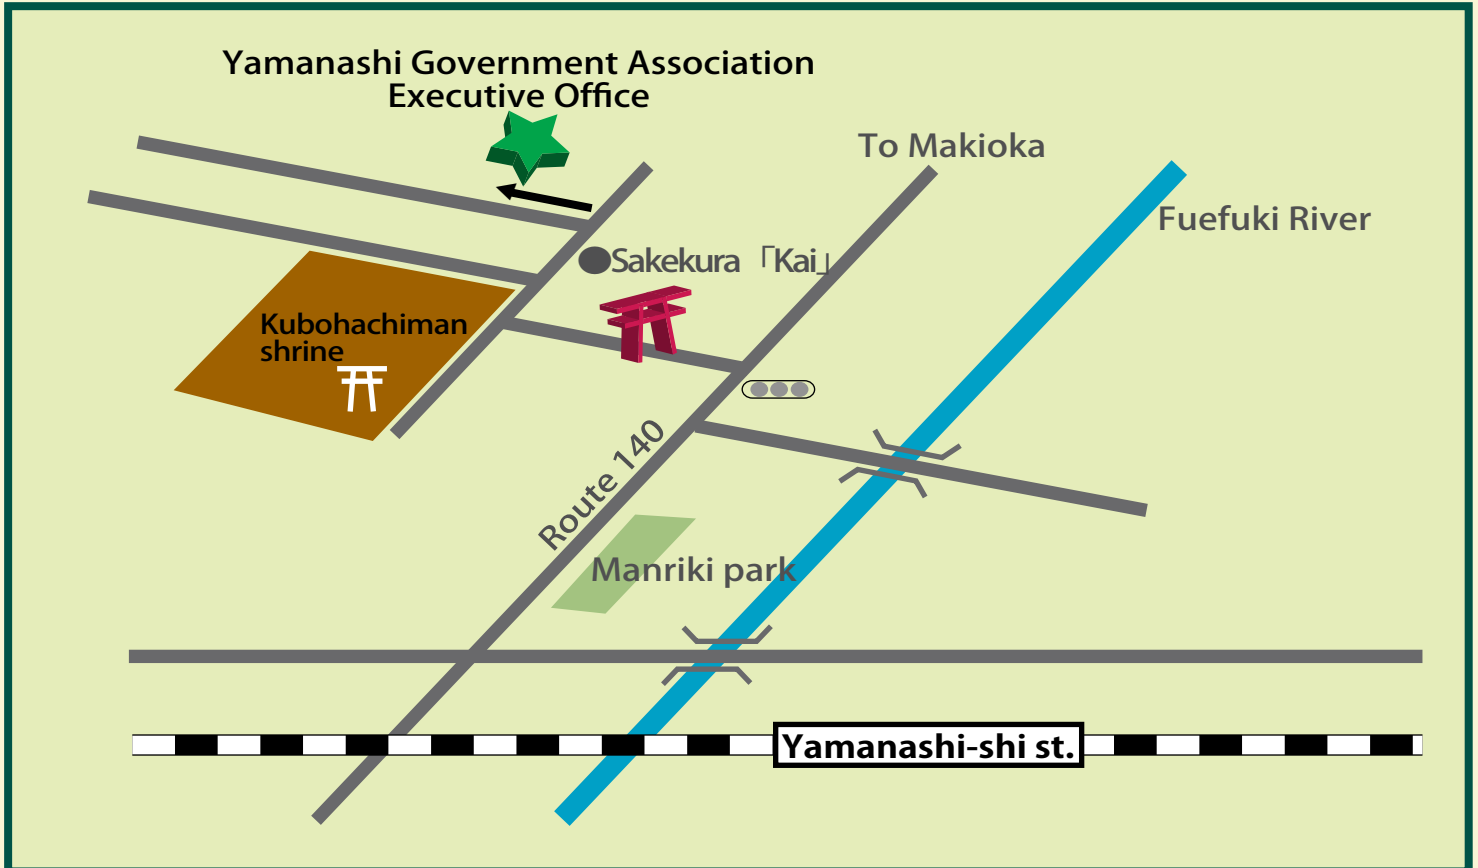

## Office MAP

**【Office Address】** 676kita Yamanashi-shi, Yamanashi Pref.405-0041  
Tel/Fax : 050-2006-8988

By Car: Chuo Expressway – 30 minutes from Katsunuma IC

By Train: JR Chuohonsen - 10 minutes by taxi from Yamanashi City Station

At Kubohachiman shrine side

※Kubohachiman shrine is marked on the map