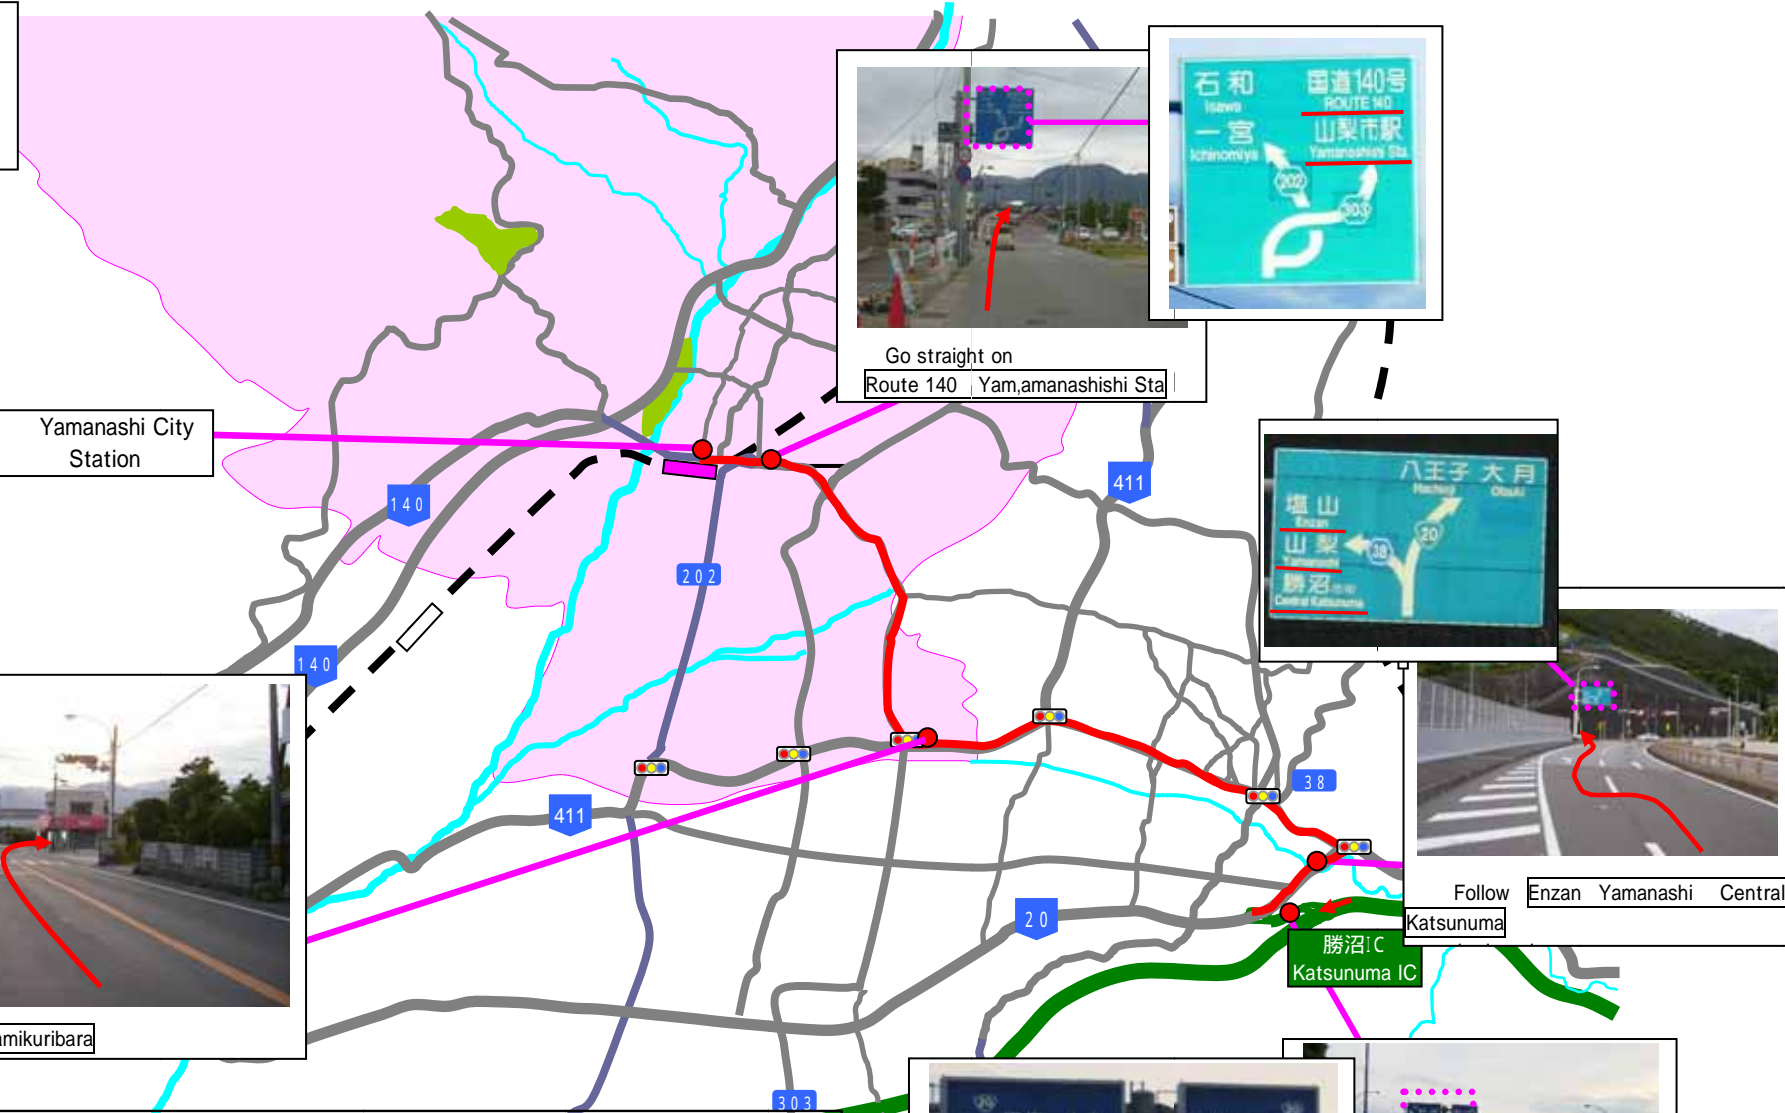

Katsunuma IC -
Yamanashi City Station
ACCESS

Go straight on
Route 140 Yamamanashishi Sta

Follow Enzan Yamanashi Central Katsunuma

Turn right at Kamikuribara

After Katsunuma IC tollgate, follow Tokyo Otaki Yamato

Immediately after Chuo Expressway Katsunuma IC tollgate, take the Route 20 to Tokyo Otaki Yamato
After 300 m, turn left at the junction following Enzan Yamanashi Central Katsunuma Route 38.
After 1.5 km from the point turn right at Kamikuribara intersection. As the intersection is very small, please watch out!
From Kamikuribara go 1 km straight crossing the pedestrian overpass.
Yamanashi City Station is 300 m after the overpass.