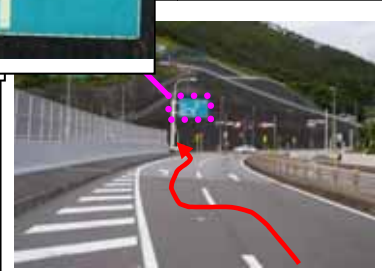

Katsunuma IC -
Yamanashi City Station
ACCESS

Go straight on
Route 140 Yamamanashishi Sta

Follow Enzan Yamanashi Central Katsunuma

Turn right at Kamikuribara

After Katsunuma IC tollgate, follow Tokyo Otaki Yamato

Immediately after Chuo Expressway Katsunuma IC tollgate, take the Route 20 to Tokyo Otaki Yamato
After 300 m, turn left at the junction following Enzan Yamanashi Central Katsunuma Route 38.
After 1.5 km from the point turn right at Kamikuribara intersection. As the intersection is very small, please watch out!
From Kamikuribara go 1 km straight crossing the pedestrian overpass.
Yamanashi City Station is 300 m after the overpass.