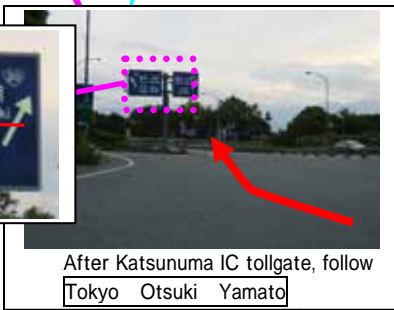

Katsunuma IC -
Yamanashi City Station
ACCESS

Go straight on
Route 140 Yamamanashishi Sta

Follow Enzan Yamanashi Central Katsunuma

Turn right at Kamikuribara

After Katsunuma IC tollgate, follow Tokyo Otaki Yamato

Immediately after Chuo Expressway Katsunuma IC tollgate, take the Route 20 to Tokyo Otaki Yamato
After 300 m, turn left at the junction following Enzan Yamanashi Central Katsunuma Route 38.
After 1.5 km from the point turn right at Kamikuribara intersection. As the intersection is very small, please watch out!
From Kamikuribara go 1 km straight crossing the pedestrian overpass.
Yamanashi City Station is 300 m after the overpass.